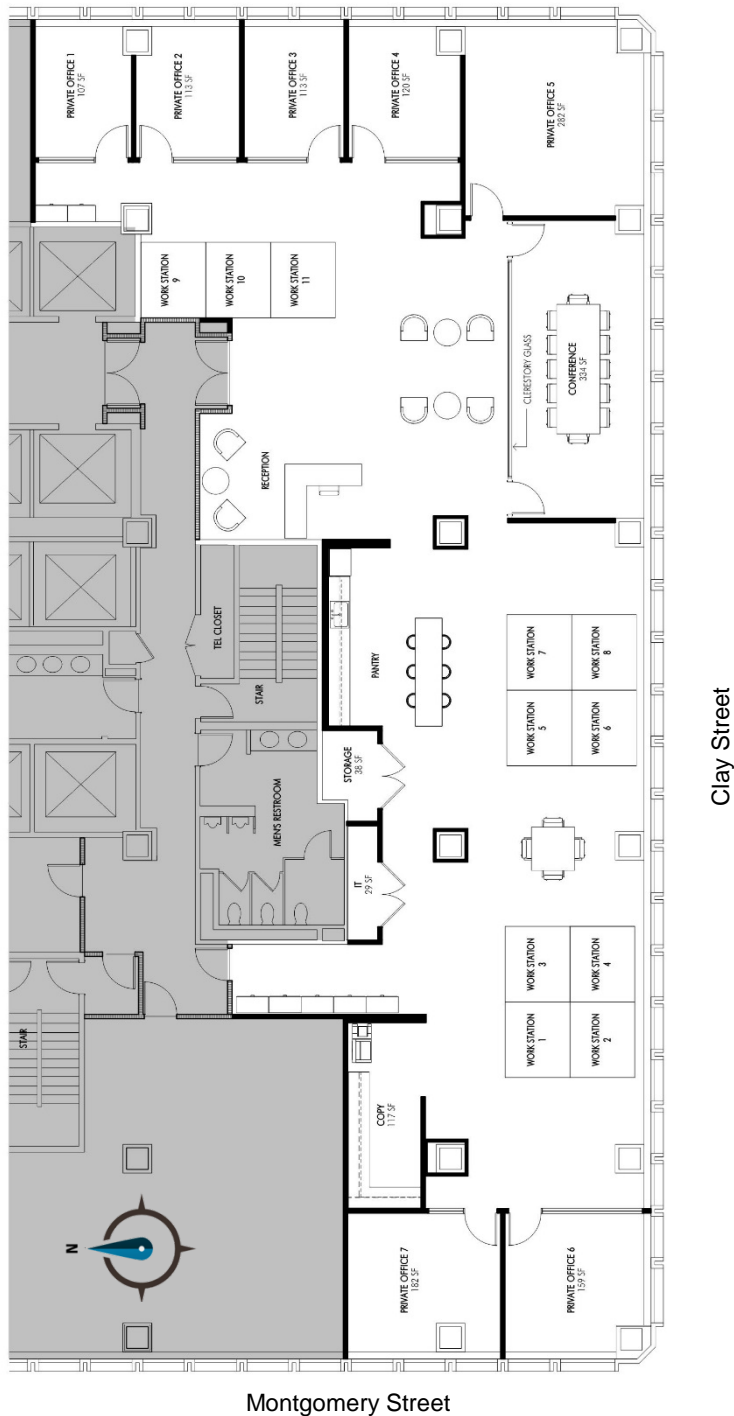

600 Montgomery Street San Francisco, CA

Montgomery Street

Clay Street

15th Partial Floor Plan Suite 1550: 5,916 RSF

7 Private Offices, 2 Collaborative Areas,
Conference Room, Reception, Pantry,
Copy Room, IT, Storage, and 12 Workstations.